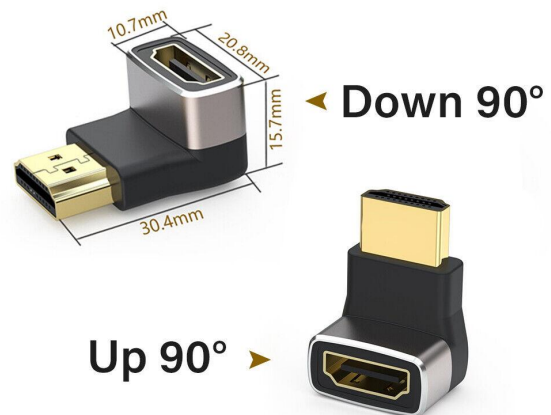

Middle Elbow Design